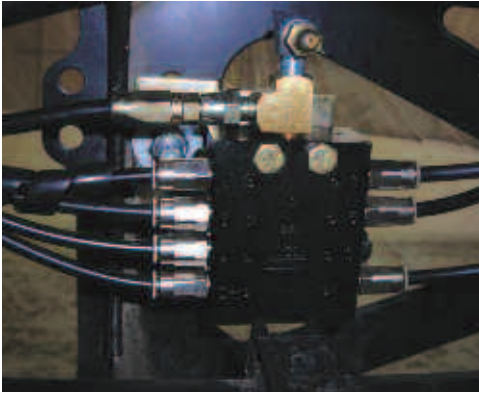

Automated Lubrication System Kits

Part No.	Description	Application
274965	Automated Lubrication System	4920/4930 Sprayers
275998	Automated Lubrication System	4730/4830 Sprayers

Completely reliable and fully automatic, this system is designed to increase the component life of the John Deere sprayer, while minimizing downtime and reducing the labor costs related to the traditional method of daily manual lubrication.

Field tested/proven with John Deere engineering, the automated system meters small amounts of grease to the components, while in operation, providing excellent lubrication of wear surfaces, purging contaminants and maintaining a grease seal for additional protection. 75 lube points, including the chassis and boom, are covered by this kit.

Lincoln Quickclub is the system of choice for many types of agriculture equipment including combines and balers. These kits are available exclusively from John Deere dealers.

The complete kit can be installed in approximately 20 hours. It comes with complete and detailed installation instructions, mounting hardware and fittings required for the installation.

The system can be ordered directly from Lincoln per the part numbers shown. For more information go to www.LincolnFarms.com.

To Order, Contact:

Eric Wachter

Phone: 314-679-4431

EWachter@LincolnIndustrial.com

Lincoln

One Lincoln Way

St. Louis, MO 63120